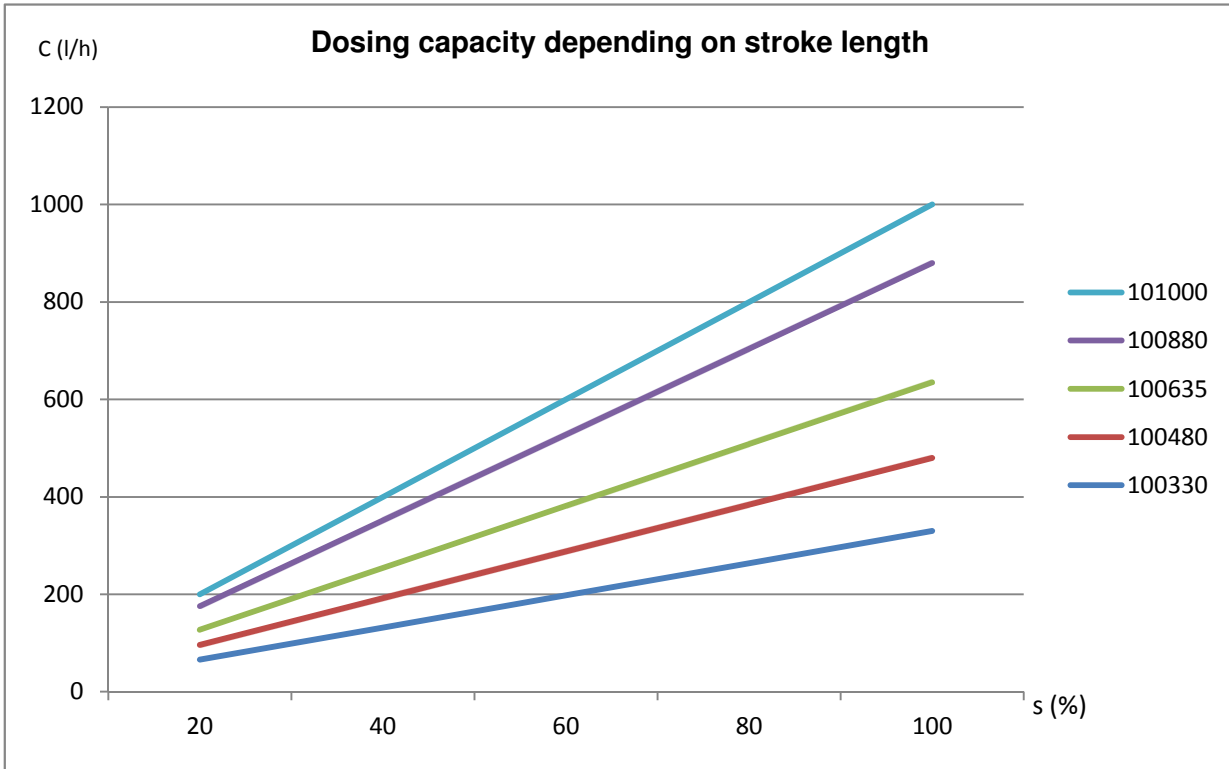

Performance curve for Hydro/ 4 - HP4a H
Type 250400, 250350, 250250, 250190, 250130

Performance curve for Hydro/ 4 - HP4a H
 Type 160625, 160650, 160400, 160300, 160210

Performance curve for Hydro/ 4 - HP4a H
 Type 101000, 100880, 100635, 100480, 100330

Performance curve for Hydro/ 4 - HP4a H
Type 071400, 071230, 070890, 070670, 070465