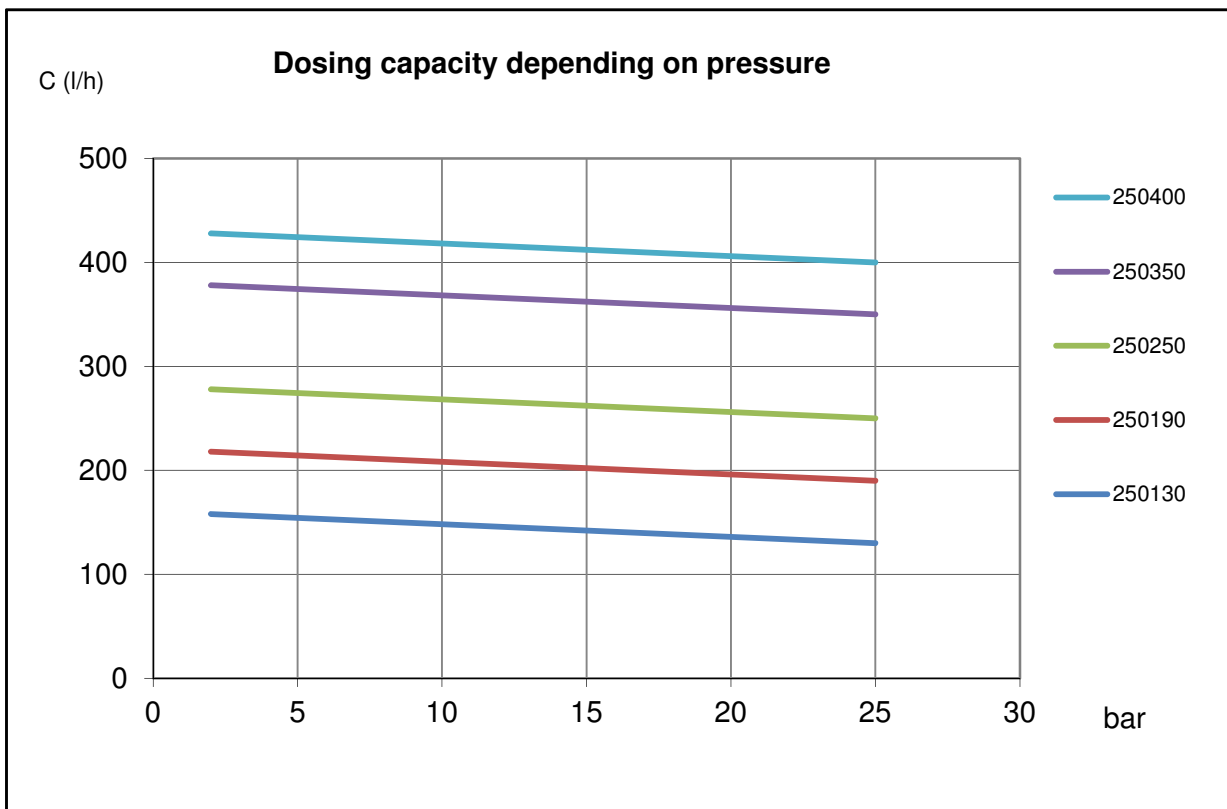

Performance curve for Hydro/ 4 - HP4a H
Type 250400, 250350, 250250, 250190, 250130

Performance curve for Hydro/ 4 - HP4a H
 Type 160625, 160650, 160400, 160300, 160210

Performance curve for Hydro/ 4 - HP4a H
 Type 101000, 100880, 100635, 100480, 100330

Performance curve for Hydro/ 4 - HP4a H
Type 071400, 071230, 070890, 070670, 070465