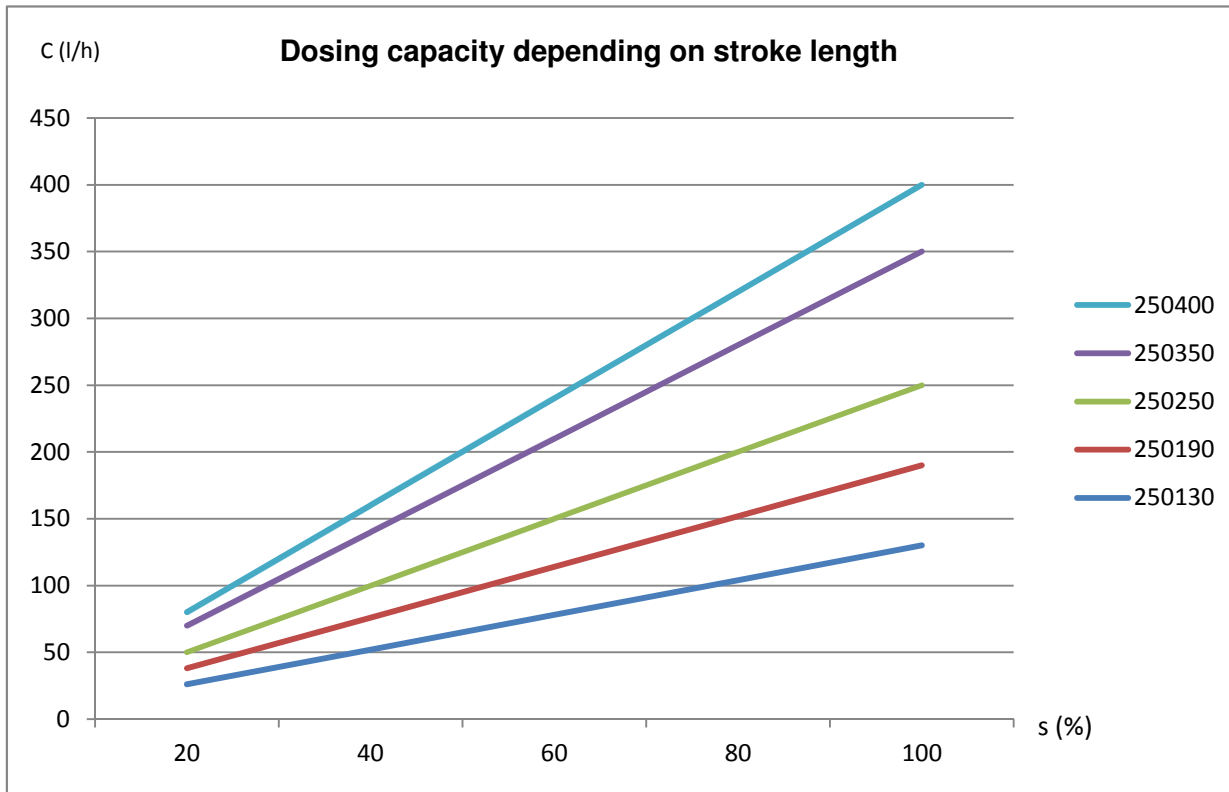

Performance curve for Hydro/ 4 - HP4a H
Type 250400, 250350, 250250, 250190, 250130

Performance curve for Hydro/ 4 - HP4a H
 Type 160625, 160650, 160400, 160300, 160210

Performance curve for Hydro/ 4 - HP4a H
 Type 101000, 100880, 100635, 100480, 100330

Performance curve for Hydro/ 4 - HP4a H
Type 071400, 071230, 070890, 070670, 070465