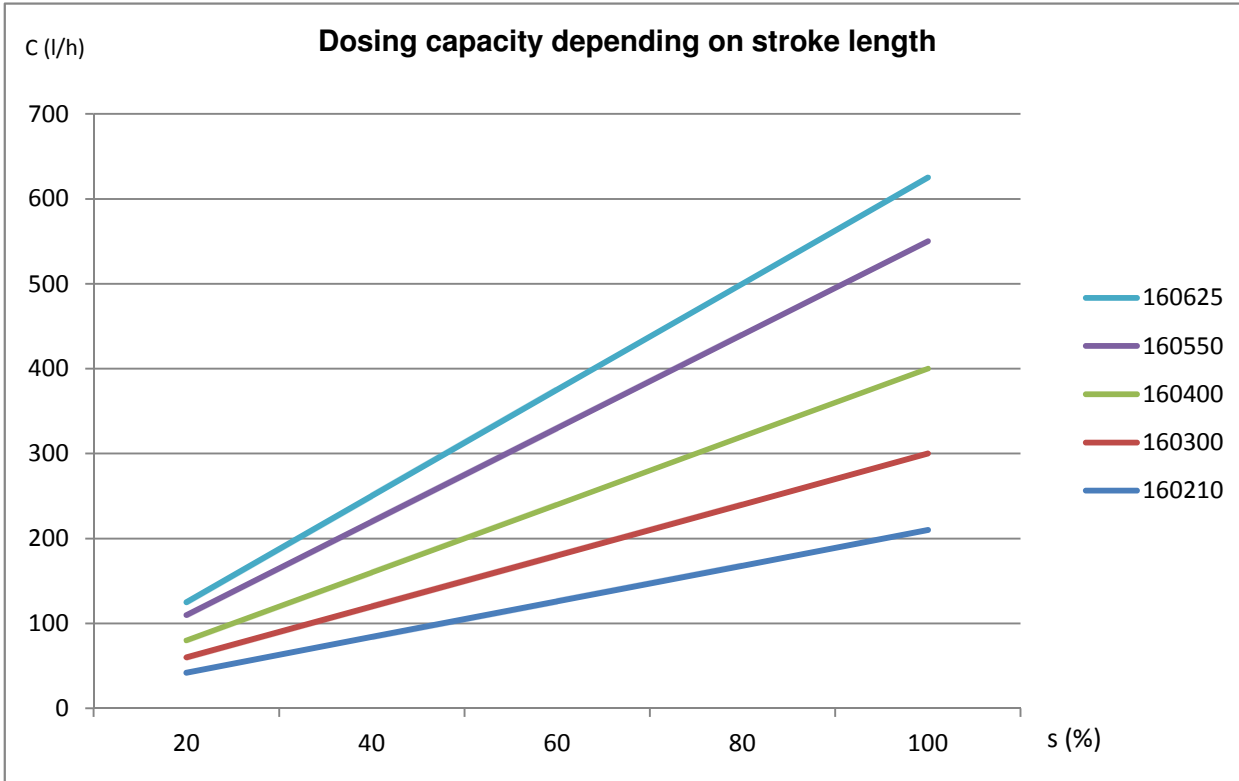

Performance curve for Hydro/ 4 - HP4a H
Type 250400, 250350, 250250, 250190, 250130

Performance curve for Hydro/ 4 - HP4a H
 Type 160625, 160650, 160400, 160300, 160210

Performance curve for Hydro/ 4 - HP4a H
 Type 101000, 100880, 100635, 100480, 100330

Performance curve for Hydro/ 4 - HP4a H
Type 071400, 071230, 070890, 070670, 070465