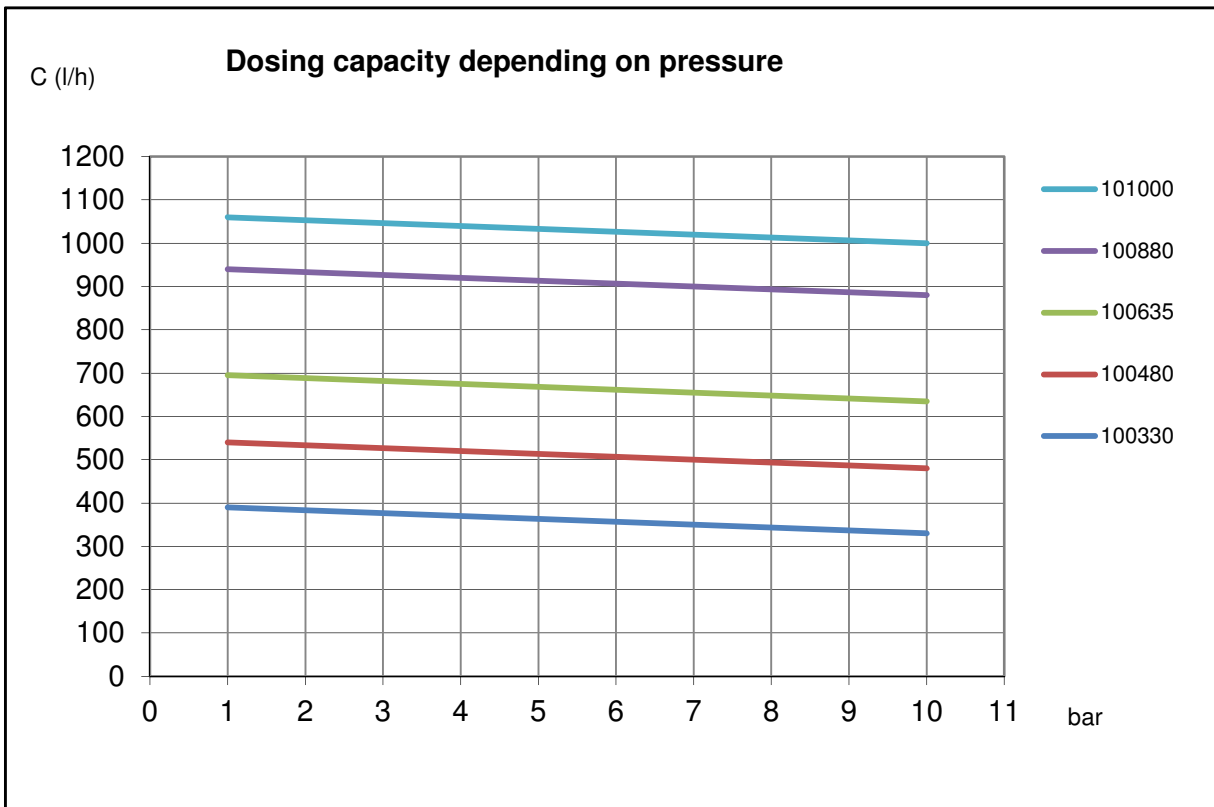

Performance curve for Hydro/ 4 - HP4a H
Type 250400, 250350, 250250, 250190, 250130

Performance curve for Hydro/ 4 - HP4a H
 Type 160625, 160650, 160400, 160300, 160210

Performance curve for Hydro/ 4 - HP4a H
 Type 101000, 100880, 100635, 100480, 100330

Performance curve for Hydro/ 4 - HP4a H
Type 071400, 071230, 070890, 070670, 070465