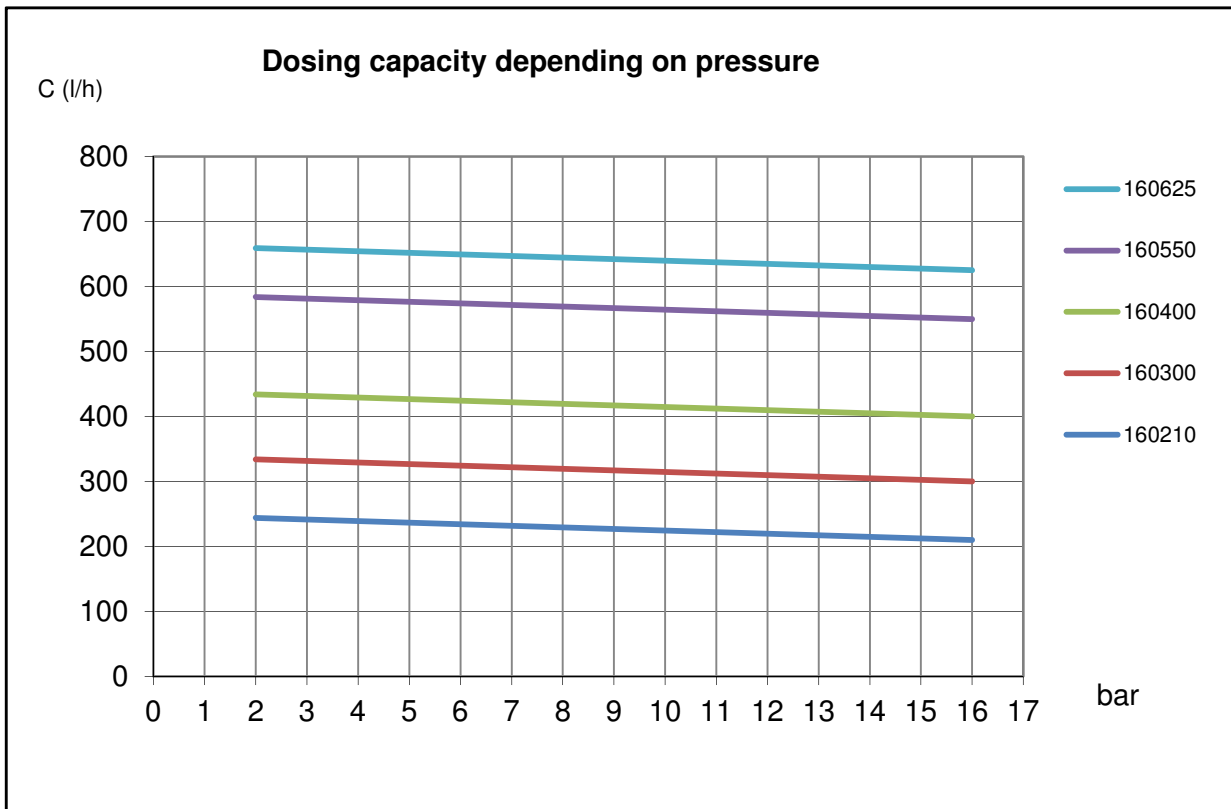

Performance curve for Hydro/ 4 - HP4a H
Type 250400, 250350, 250250, 250190, 250130

Performance curve for Hydro/ 4 - HP4a H
 Type 160625, 160650, 160400, 160300, 160210

Performance curve for Hydro/ 4 - HP4a H
 Type 101000, 100880, 100635, 100480, 100330

Performance curve for Hydro/ 4 - HP4a H
Type 071400, 071230, 070890, 070670, 070465