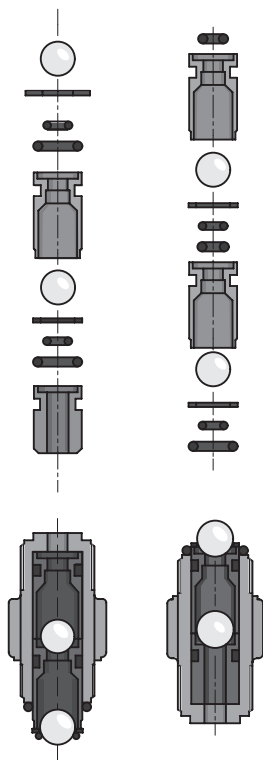

1.1.8 CONCEPT Spare Parts Sets

1.1.8 CONCEPT CONb Spare Parts Sets

Items included in Spare Parts Kits for material types PP and NP

- 1 metering diaphragm
- 1 suction connection assembly
- 1 pressure connection assembly
- 2 valve balls
- 1 seal set assembly
- 2 fuses

CONb spare parts sets (identical to gamma/4)

CONb 1601	PP1	910720.
gamma/4 1601	NP6	910719.
CONb 1201	PP1	910724.
gamma/4 1201	NP6	910723.
CONb 0803	PP1	910728.
gamma/4 0803	NP6	910727.
CONb 1002	PP1	910732.
gamma/4 1002	NP6	910731.
CONb 0308	PP1	910736.
gamma/4 0308	NP6	910735.
CONb 0215	PP1	910740.
gamma/4 0215	NP6	910739.

CONb pump diaphragm

ProMinent® DEVELOPAN® EPDM pump diaphragm with fabric insert, large contact area with integral vulcanised steel core and PTFE coating areas in contact with the media.

Designation of pump type

CONb 1601, gamma/4 1601,	811453.
CONb 1201, gamma/4 1201,	811454.
CONb 0803, gamma/4 0803,	811455.
CONb 1002, gamma/4 1002, gamma/5 1602	811456.
CONb 0308, gamma/4 0308, gamma/5 1605, 1006	811457.
CONb 0215, gamma/4 0215, gamma/5 0613	811458.

pk_1_008

1.1.9 CONCEPT Plus Spare Parts Sets

CONCEPT Plus

Spare Parts Set

CNPa1000PPE2	1001644.
CNPa1601PPE2	1001645.
CNPa1002PPE2	1001646.
CNPa0308PPE2	1001648.
CNPa0213PPE2	1001649.
CNPa1000NPB2	1001721.
CNPa1601NPB2	1001722.
CNPa1002NPB2	1001723.
CNPa0704NPB2	1025430.
CNPa0308NPB2	1001725.
CNPa0213NPB2	1001726.

CONCEPT Plus pump diaphragm

ProMinent® DEVELOPAN® EPDM pump diaphragm with fabric insert, large contact area with integral vulcanised steel core and PTFE coating areas in contact with the media.

CNPa1000	1000244.
CNPa1601	1000245.
CNPa1002	1000246.
CNPa0704	1020672.
CNPa0308	1000248.
CNPa0213	1000249.