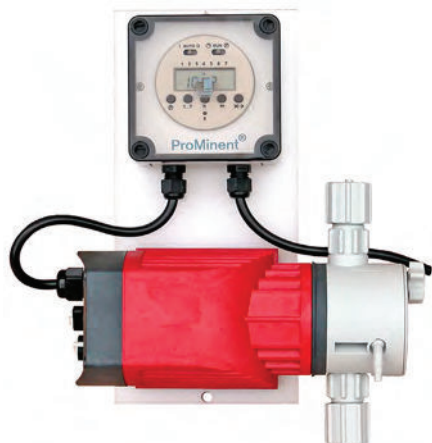

1.1.6 Timer Pumps

1.1.6

ProMinent® CONCEPT PLUS Timer Pumps

Concept pumps are available with timer in IP65 enclosure and 240 volt power cord as an extra. Select pump from Concept Price List

1.1.7

ProMinent® Beta Timer Pumps

Beta pumps are available with timer in IP65 enclosure and 240 volt power cord as an extra. Select pump from Beta Price List

1.1.7

ProMinent® Dulco® flex Timer Pumps

DULCOflex® pumps are available with timer in IP65 enclosure and 240 volt power cord as an extra. Select pump from DULCOflex® Price List

ProMinent® GALA Timer Pumps

Gala pumps are available with inbuilt timer see GALA Pump Price List

1.1.8 CONCEPT Spare Parts Sets

1.1.8 CONCEPT CONb Spare Parts Sets

Items included in Spare Parts Kits for material types PP and NP

CONb pump diaphragm

ProMinent® DEVELOPAN® EPDM pump diaphragm with fabric insert, large contact area with integral vulcanised steel core and PTFE coating areas in contact with the media.

Designation of pump type